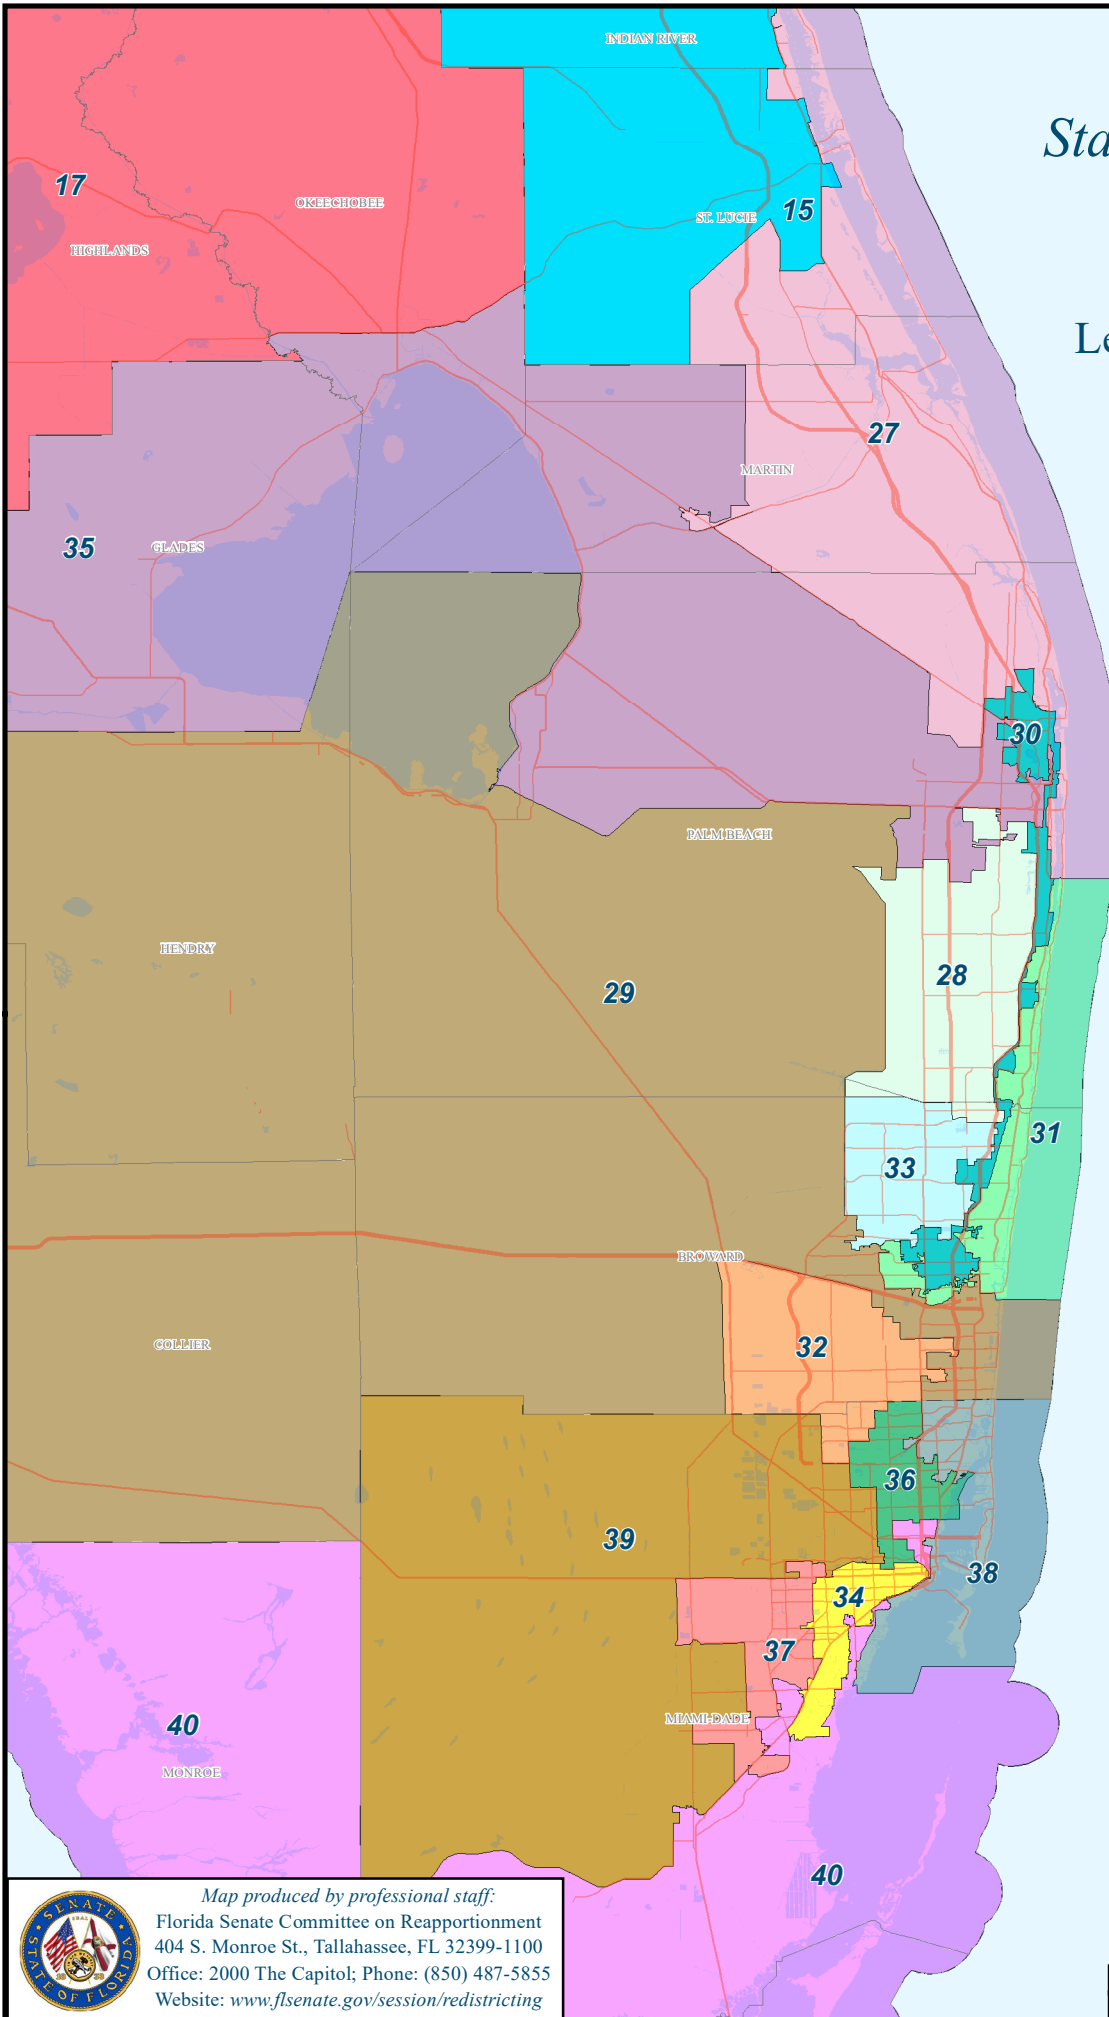

Florida State Senate Districts Plan 267

Legislatively Enacted on
April 9, 1992

See *SJR 2-G (1992)*

Legend

- County boundary
- Interstate
- US Highway
- Major road
- Sea, lake, or river
- District boundary & number

Map produced by professional staff:
Florida Senate Committee on Reapportionment
404 S. Monroe St., Tallahassee, FL 32399-1100
Office: 2000 The Capitol; Phone: (850) 487-5855
Website: www.flsenate.gov/session/redistricting